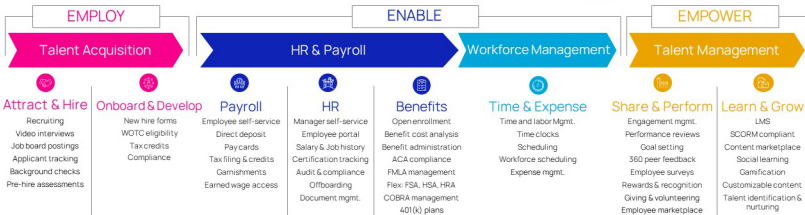

Modern, Futureproof Platform

isolved People Cloud™ expands far beyond payroll

The most comprehensive (broad & deep) yet modular platform available for SMB and midmarket organizations

Adaptive Employee Experience

Reporting & Analytics

Predictive People Analytics

One-Touch Single Employee Record

Artificial Intelligence

Conversational Virtual Assistant

Scalable, Secure & Futureproof Platform

HR Services

Benefit Services